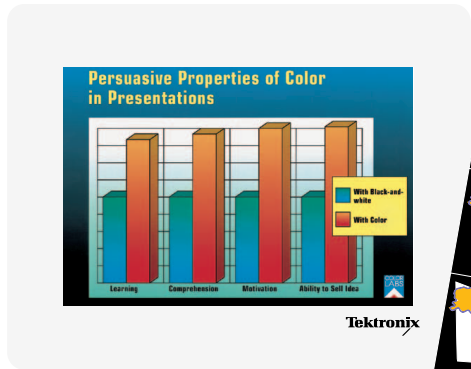

Transparency Pockets

Our transparency pockets are write-able on both sides and can be stored in a 3-ring binder. Lightweight and portable, they are perfect for traveling. 50 per pack

Letter (A-size) 8.5 x 11 in.
016-1194-00

Phaser CopyStation

Phaser CopyStation 4540

Cleaning Kit

The cleaning kit provides everything you need to keep your Phaser 340 or 350 printer in top running condition.

Phaser 340/350 Cleaning Kit
016-1341-00

Trays/Accessories

Lower Paper Tray Assembly (Recommended)

For big productivity gains and convenience use the Lower Paper Tray Assembly. Put transparency film in the main tray and paper in the lower tray for uninterrupted printing.

Lower Paper Tray Assembly, A-size tray (holds 500 sheets) Z340LTA

Lower Paper Tray Assembly, A4-size tray (holds 500 sheets) Z340LTA, Opt. 01

Transparency Input Tray (Recommended)

A-size 1 tray 436-0301-00
A4-size 1 tray 436-0302-01

Paper Input Tray

A-size 1 tray 436-0293-01
A4-size 1 tray 436-0292-01

Upgrades

PhaserLink Upgrades

Adding PhaserLink to your Phaser 340 makes network management as easy as surfing the net. You can check print status and change print modes using a standard internet browser. Plus if you have internet access, technical support and product manuals are just a mouse click away.

PhaserLink Upgrade Z340PL

Phaser 340/350 Extended Features Option

Upgrading your Phaser 340 or 350 to the "Extended Features" configuration gives you 600 x 300 dots-per-inch resolution. In addition, your printer can job pipeline, that is, print one image while offloading another from your computer for greater throughput, less waiting, and more productivity. As an added bonus, the "Extended Features" configuration has 69 built-in fonts and can store more downloadable fonts. The 340/350 Extended Features are ideal for fast-paced business workgroups.

340 Extended Features Upgrade Kit Z340FX

350 Extended Features Upgrade Kit Z350FX

PhaserShare™ Network Cards

The Phaser 340 and 350 use a modular slide-in card to give the printer fast networking capabilities. Installation is simple and just takes minutes, with no special tools required.

Ethernet Card Z350FP1
LocalTalk/Serial Card Z350FP3
TokenRing Card Z350FP4