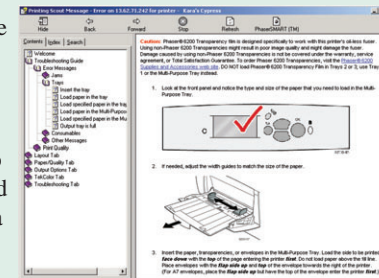

Easier to Use

The Phaser 7700 has **more input capacity** at 3,150 sheets (maximum) – three whole reams of paper more than the 5500's maximum at 1,600 sheets. HP's paper capacity is inadequate for high volume users.

The Phaser 7700's **automated installation** automatically assigns a network IP address and detects the printer's features.

Features such as **Printing Scout** and **PhaserSMART** identify and help users quickly solve printer issues themselves.

Xerox offers **job accounting** with links to browse, download, or clear records all from the printer's own internal Web page. The HP 5500's job accounting capabilities are more limited.

Network management with **CentreWare® Web** enables print networks to be monitored, maintained and updated using only a Web browser.

Xerox Printing Scout