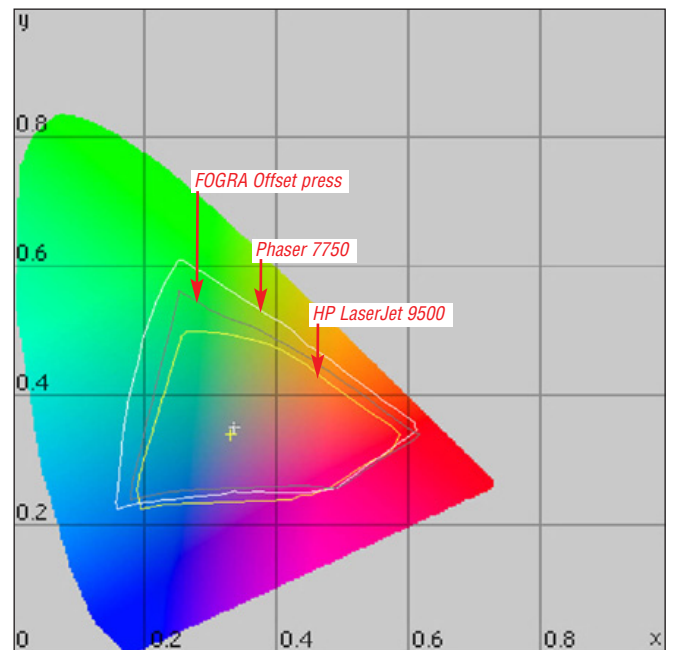

Notice how the HP 9500 cannot match the colors of the actual Heidelberg press. The Phaser 7750 with PhaserMatch can.

Fineline detail

The Phaser 7750 can produce finer, more detailed lines than the HP 9500

Notice how the HP 9500's thicker lines converge more quickly and are more jagged than the Phaser 7750

Color Gamut

The Phaser 7750 has a wider color gamut than the HP 9500, resulting in the ability to print more colors.