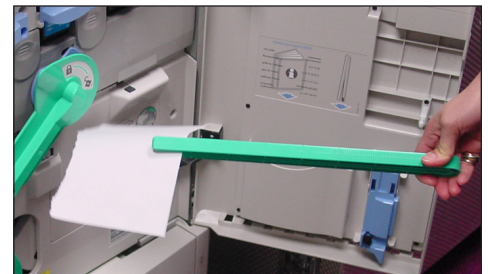

HP LaserJet 9500 tweezers