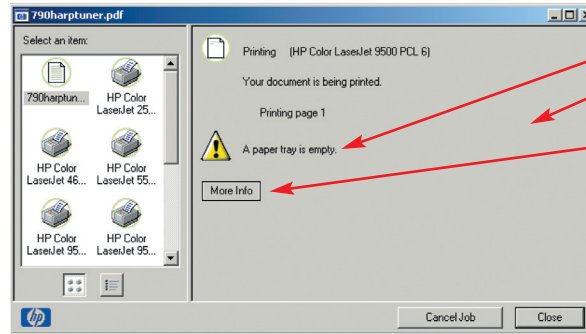

HP Printing Alerts

Incorrect error message
No on-screen instructions or help information
Activates embedded Web browser, which also reports the error **incorrectly**

- The HP LaserJet 9500 comes with 13-inch long plastic tweezers that one must use to remove a paper jam. If these tweezers are broken or lost, a replacement is not offered to purchase, so service must be called in order to fix the jam.
- PhaserSMART® online troubleshooting turns potential service calls into a 30-second automated solution to get users back to work fast.