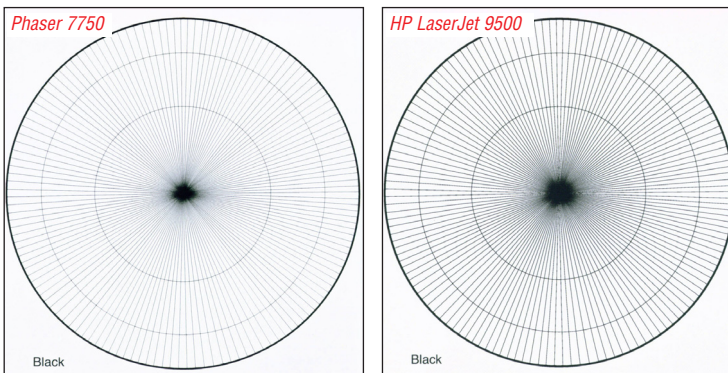

Fineline detail

The Phaser 7750 can produce finer, more detailed lines than the HP 9500

Notice how the HP 9500's thicker lines converge more quickly and are more jagged than the Phaser 7750