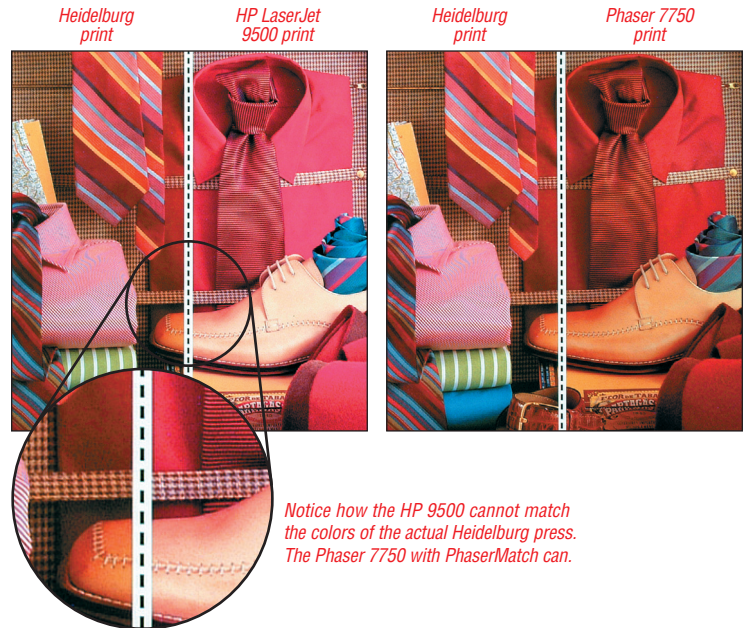

XEROX®

Other Xerox Phaser 7750 Advantages

PhaserMatch™ 3.0 Color Management Software

- Create custom TekColor® corrections to target and match an output device of your choice. This powerful color management tool uses existing ICC/ICM color profiles and even allows you to modify the resulting color tables. The end result is a versatile and easy-to-use color management solution tailored to the demanding color expert.
- The HP color LaserJet 9500 colors cannot be altered to match another device or output. You get what you get with limited color control through their driver.

Other print quality advantages

- True Adobe® PostScript® 3™ for the most accurate printing across numerous devices and platforms.
- The Phaser 7750's Emulsion Aggregation (EA) Higher Gloss (HG) toner uses smaller, more uniform toner "particles" to bring more detail and clarity to every image.
- Unmatched color confidence with industry-leading color technologies, including TekColor® Dynamic Color Correction, ColorSync, PANTONE, sRGB color matching, and ICC/ICM support.
- The Phaser 7750's large color gamut allows it to print more colors and the ability to match more output than the HP 9500.

Notice how the HP 9500 cannot match the colors of the actual Heidelberg press. The Phaser 7750 with PhaserMatch can.