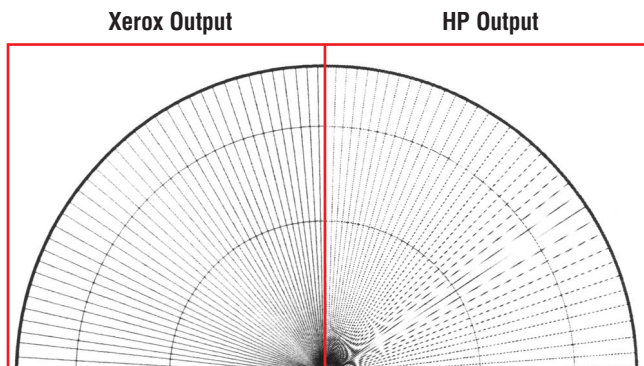

Better resolution/print quality

Notice how HP's lines drop out and lack detail at fine resolutions.

Magnified 40% to show detail

Award-winning performance

PC Magazine (4/20/2004) honored the Phaser 4500DT with the overall **Editors' Choice** award for all black-and-white laser printers they tested.

The Phaser 4500DT beat all eight of its competitors including the HP LaserJet 4300dtnsl, which tested slower than the Phaser even though it is advertised at 45 ppm and sells for $900 more than the Phaser 4500DT.

Printers in the competition were from Dell, Kyocera, IBM, Ricoh, and two each from Lexmark and HP.

Government Computer News (4/26/2004) also awarded the Phaser 4500N with their **Reviewer's Choice**.